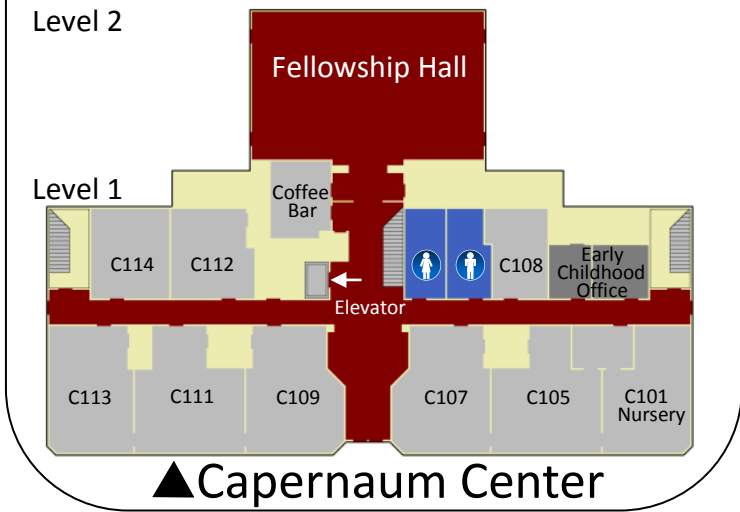

Clear Lake Presbyterian Church

Classroom Map

1511 El Dorado Boulevard
Houston, TX 77062
281-488-6731
www.clpc.org

Legend:

- Halls and Gathering Rooms
- Classrooms
- Offices
- ♂
♀ Restrooms
- Closets and Mechanical Rooms

Cobre Valley Dr.

El Dorado Blvd.