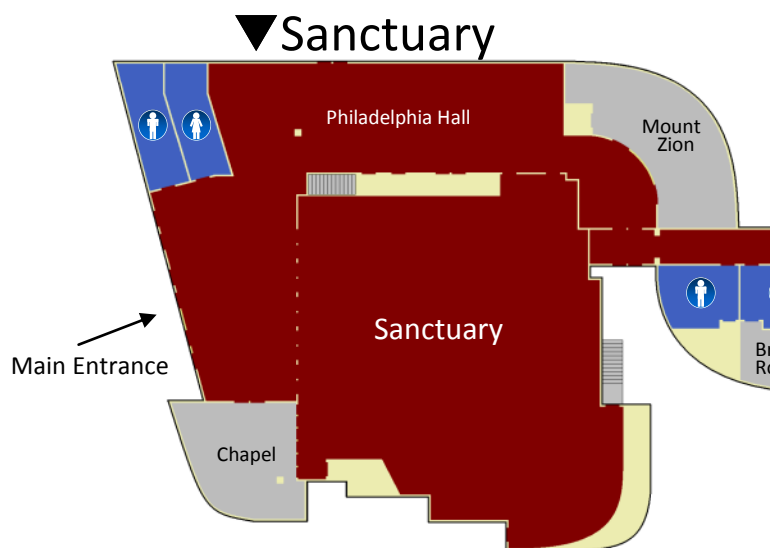

Clear Lake Presbyterian Church

Classroom Map

1511 El Dorado Boulevard
Houston, TX 77062
281-488-6731
www.clpc.org

Legend:

- Halls and Gathering Rooms
- Classrooms
- Offices
- ♂
♀ Restrooms
- Closets and Mechanical Rooms

Cobre Valley Dr.

El Dorado Blvd.