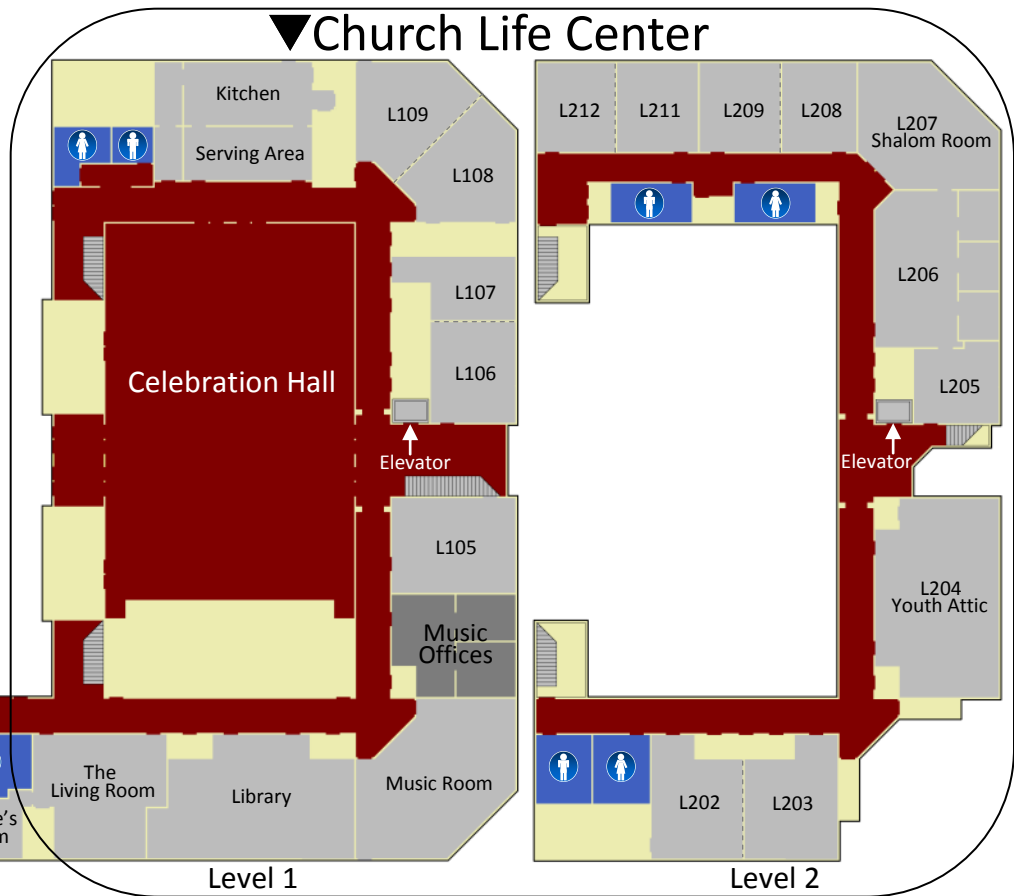

Clear Lake Presbyterian Church

Classroom Map

1511 El Dorado Boulevard
Houston, TX 77062
281-488-6731
www.clpc.org

Legend:

- Halls and Gathering Rooms
- Classrooms
- Offices
- ♂
♀ Restrooms
- Closets and Mechanical Rooms