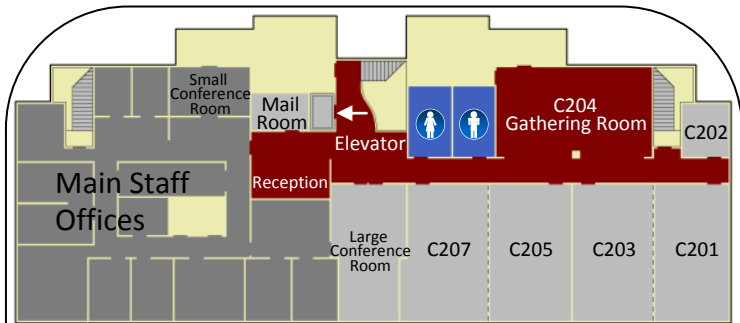

Clear Lake Presbyterian Church

Classroom Map

1511 El Dorado Boulevard
Houston, TX 77062
281-488-6731
www.clpc.org

Legend:

- Halls and Gathering Rooms
- Classrooms
- Offices
- ♂
♀ Restrooms
- Closets and Mechanical Rooms