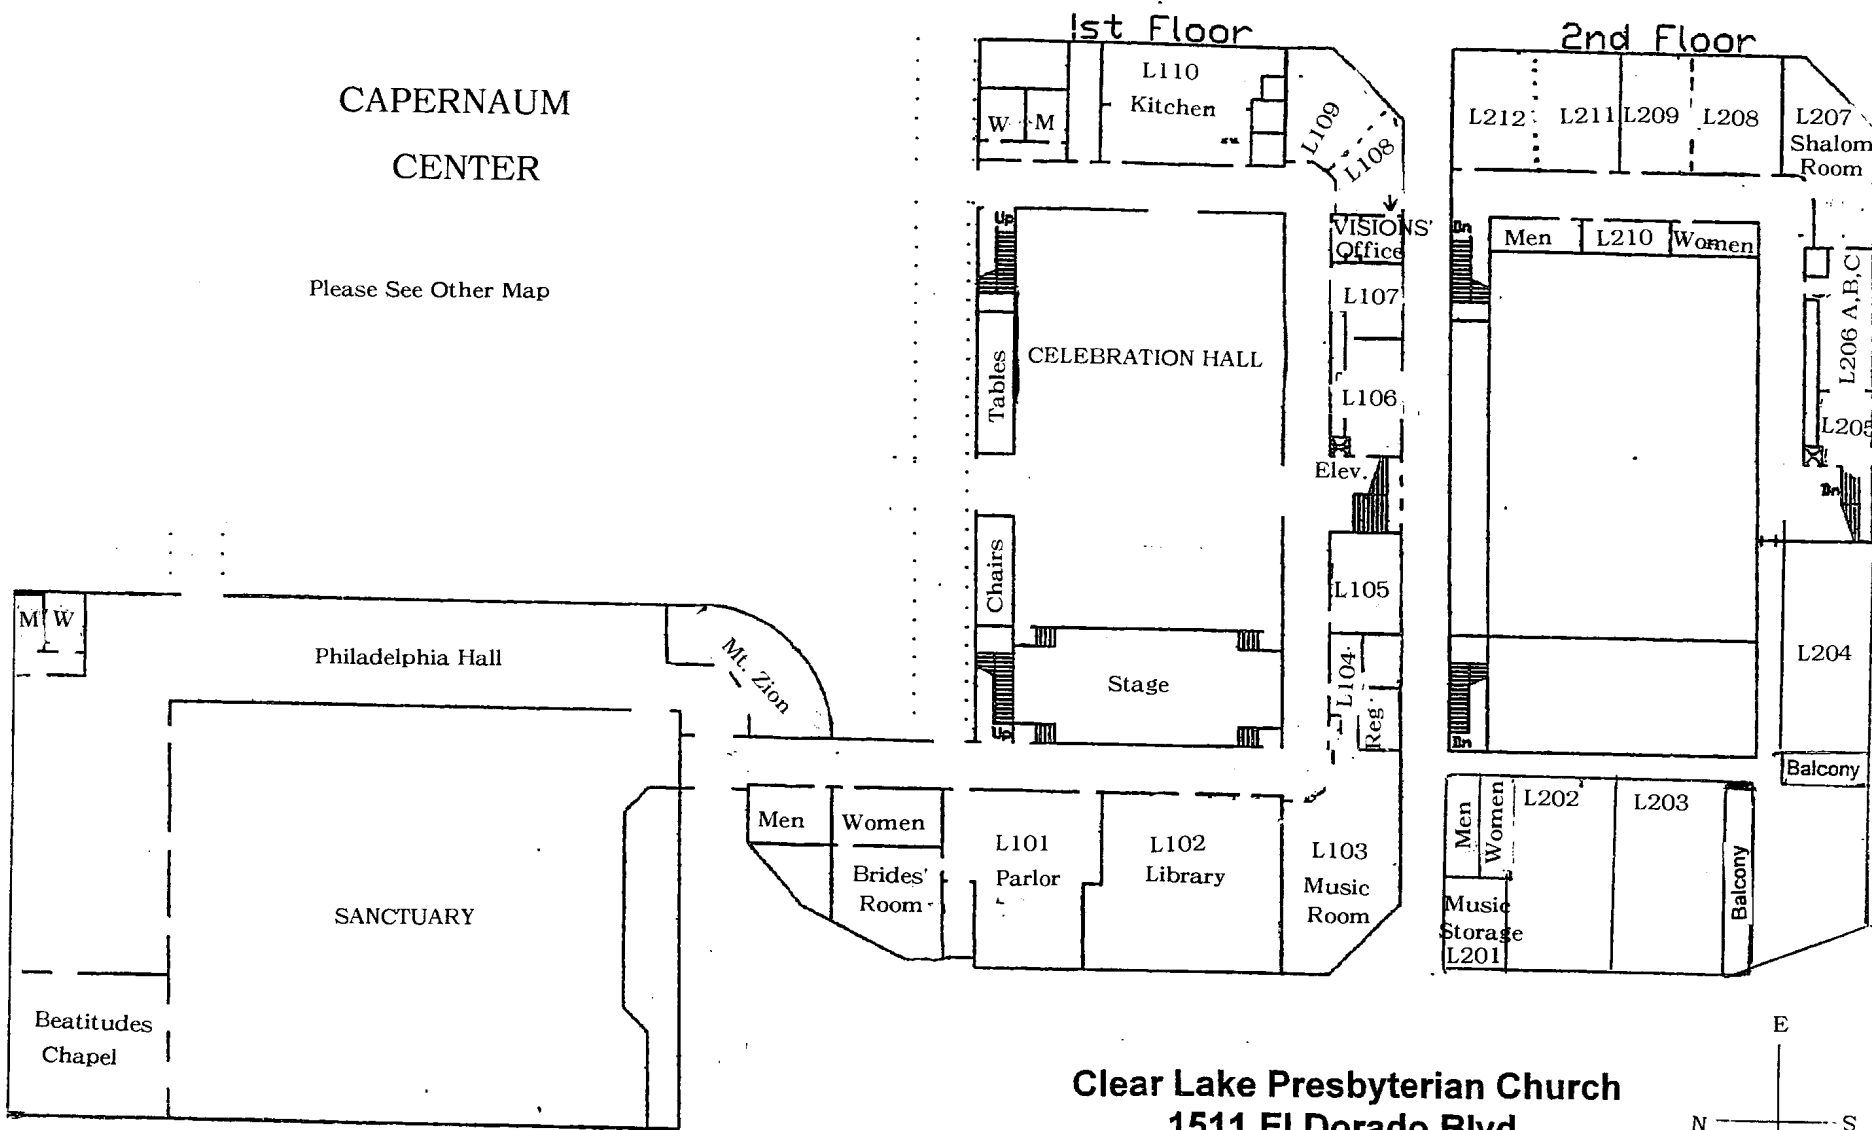

CHURCH LIFE CENTER

CAPERNAUM CENTER

Please See Other Map

to additional parking

Cobre Valley

El Dorado Blvd.

Clear Lake Presbyterian Church
1511 El Dorado Blvd.
Houston, TX 77062
281-488-6731
www.clpc.org